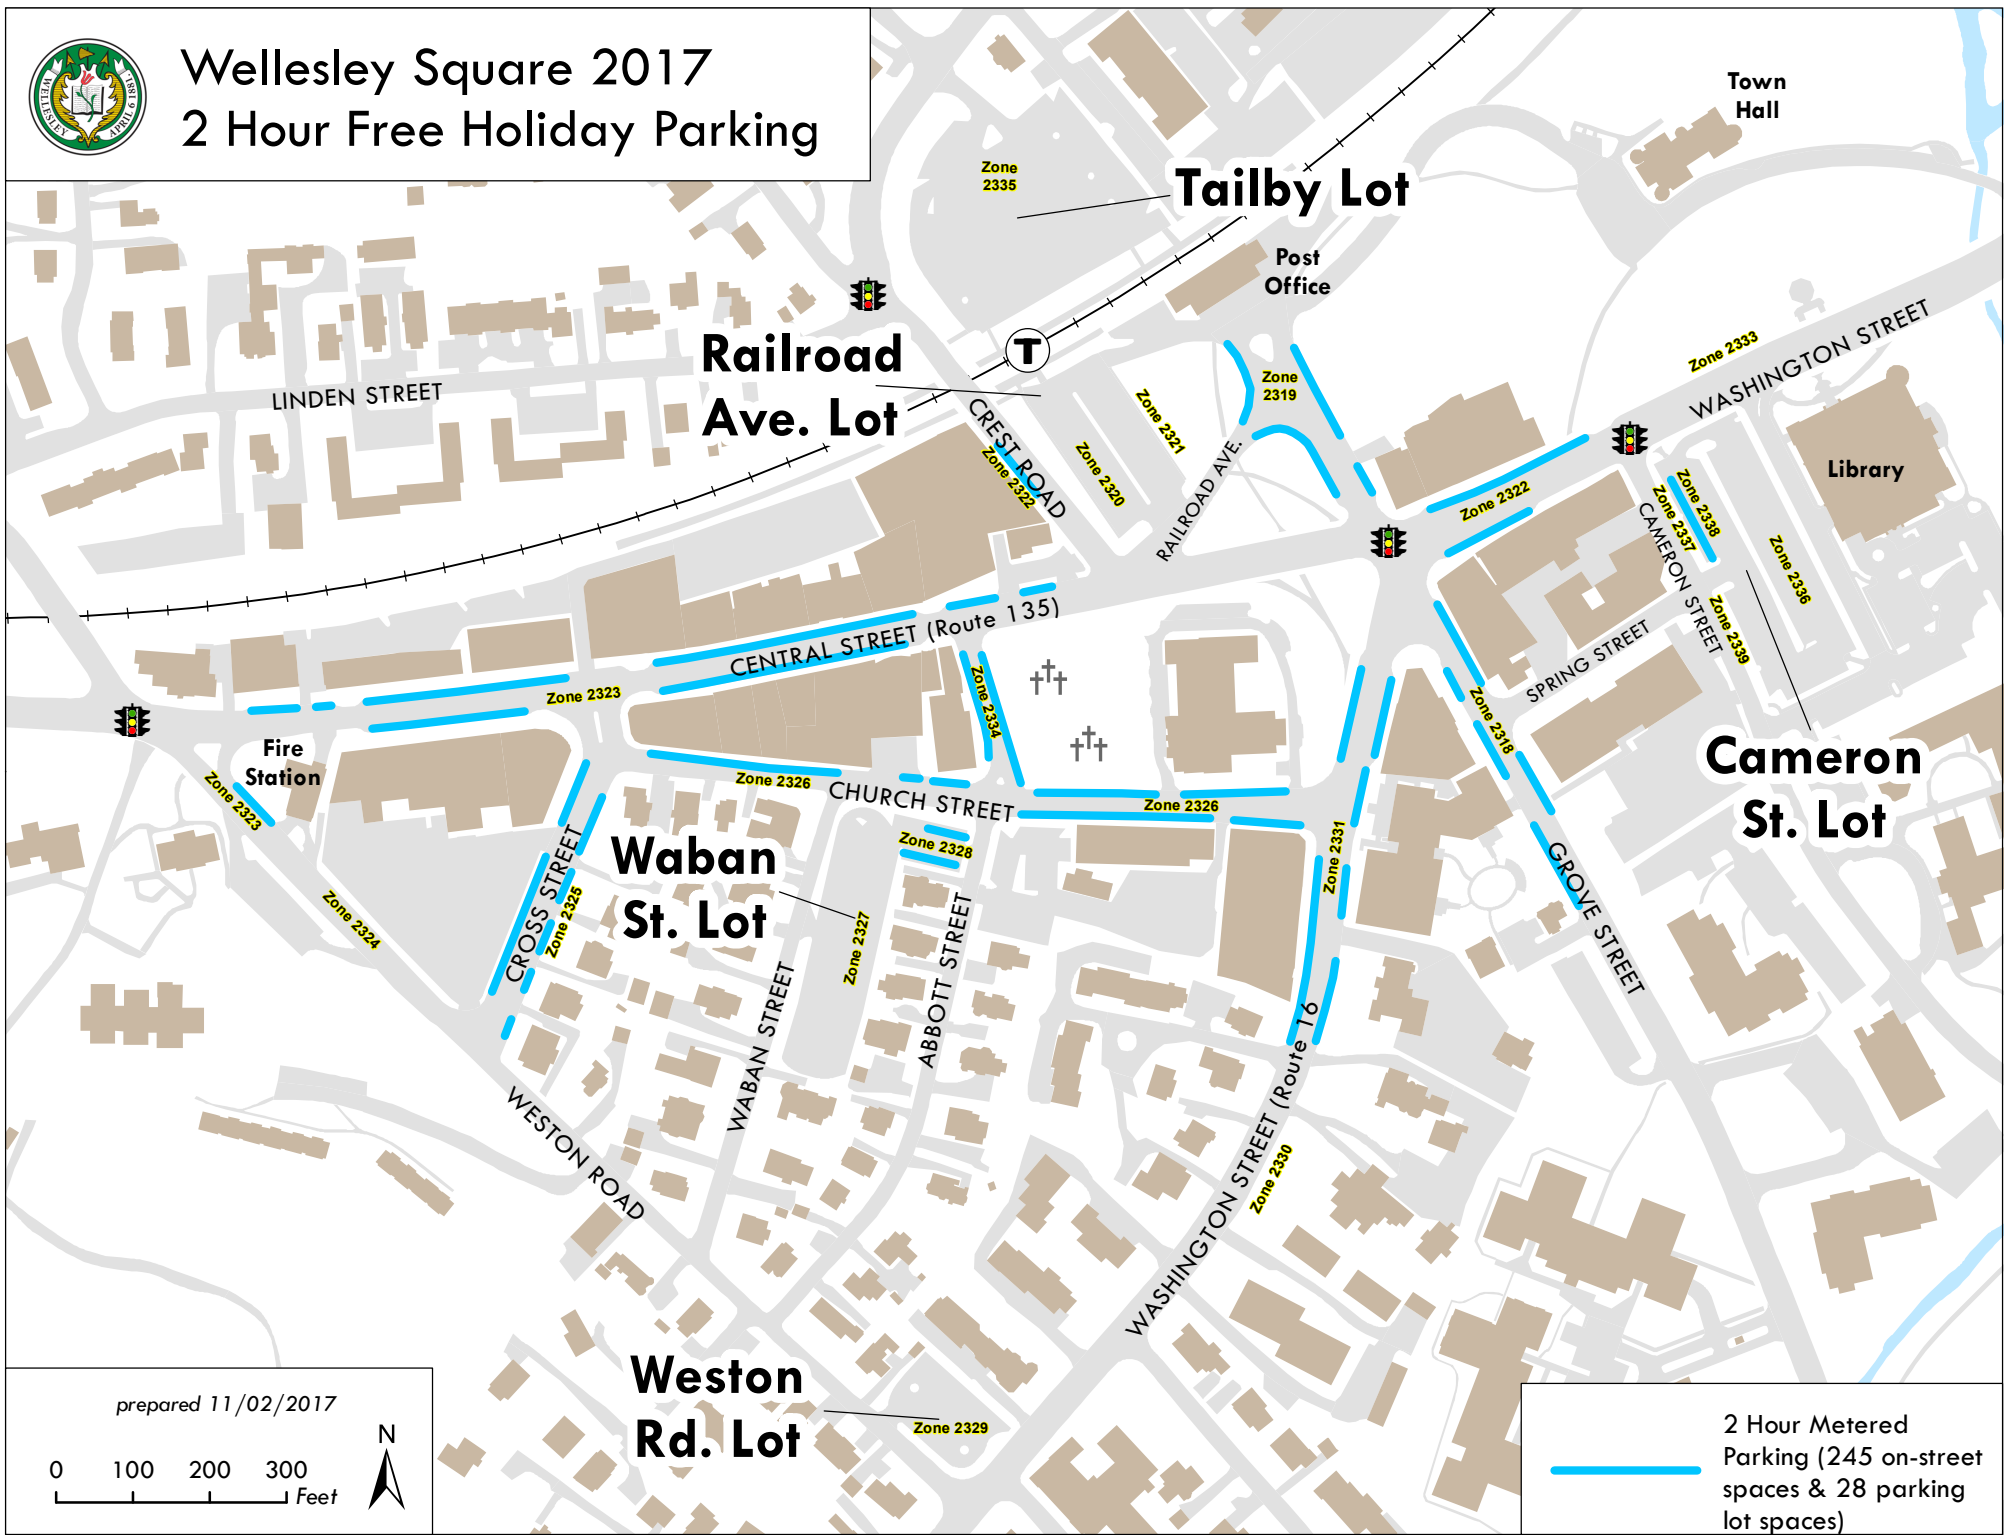

Wellesley Square 2017 2 Hour Free Holiday Parking

prepared 11/02/2017

2 Hour Metered
Parking (245 on-street
spaces & 28 parking
lot spaces)