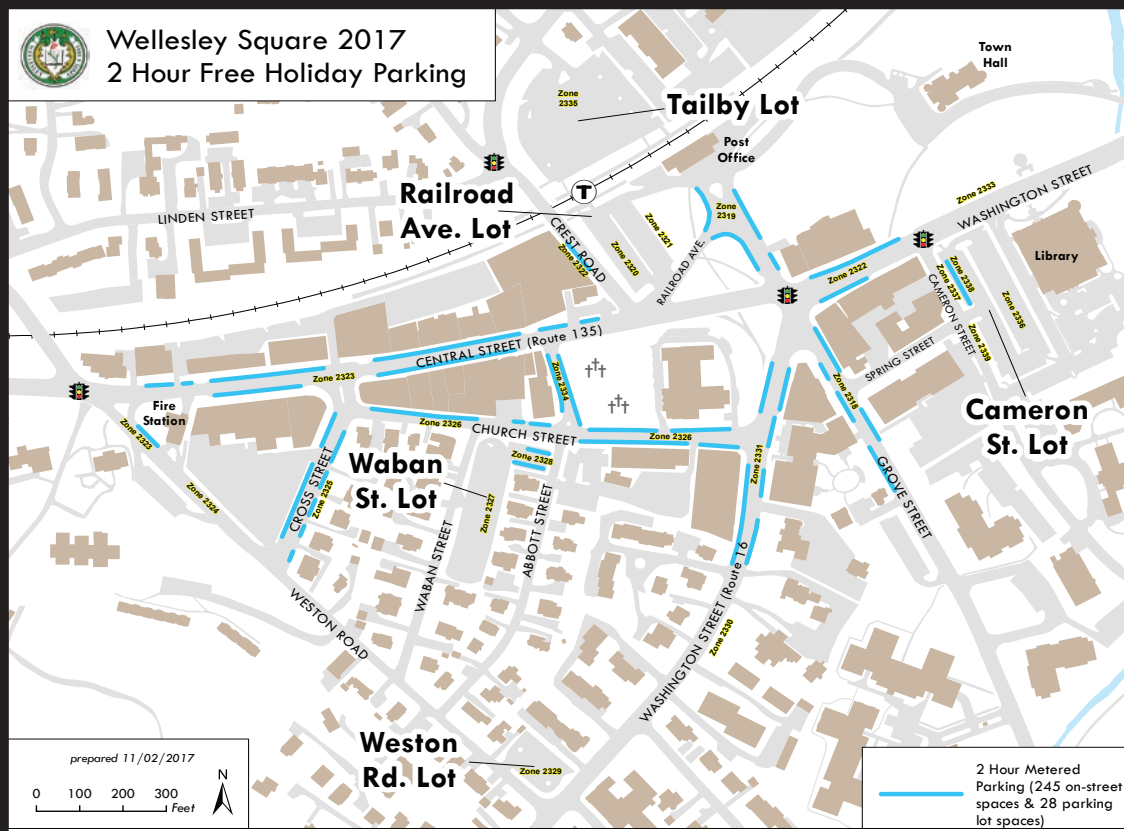

WELLESLEY SQUARE
HOLIDAY
Stroll

Sunday, December 3, 2017

Shop Wellesley Square and win the Ultimate Gift. Three lucky families will each win $850 worth of gift certificates and products from the participating retailers.

Here's how you can win:

1. Take this card to a minimum of 25 stores listed below and find the White Snowflake hidden in each store.
2. Have each store stamp your card.
3. Once you have at least 25 stamps, drop the card off at **Kidville, 34 Central Street**. Three lucky families will win.

- ___ Anderson's Jewelers
- ___ B/SPOKE Studios
- ___ Beauty & Main
- ___ Cachet
- ___ Clever Hand Gallery
- ___ Cocobeet
- ___ Coldwell Banker Residential
- ___ Dellaria Salon
- ___ E.A. Davis
- ___ Eileen Fisher
- ___ Engel & Volkers
- ___ Florijn Home
- ___ Footstock
- ___ GettiGear
- ___ Irresistibles
- ___ Isabel Harvey
- ___ J. McLaughlin
- ___ J.P. Licks
- ___ Joel Bagnal Goldsmith & Jewelers
- ___ Kidville
- ___ LF Stores
- ___ London Harness
- ___ Lux Bond & Green
- ___ Lyn Evans
- ___ Mane and Mani
- ___ O'Neil Jewelers
- ___ Page Waterman Fine Framing
- ___ Sprig & Vine
- ___ Thirst Juice
- ___ Tumi
- ___ Upper Crust Pizzeria
- ___ Vision Optics
- ___ Wellesley Books
- ___ Wellesley Holiday Boutique
- ___ Wellesley Toy Shop

When you have a minimum of 25 store stamps, drop this card off at: **Kidville, 34 Central Street**
BE SURE TO FILL THIS OUT...

Name _____
Address _____
City _____ ST _____ ZIP _____
Phone _____
Email _____

FREE PARKING

THE WHOLE MONTH OF DECEMBER

Wellesley Toy Shop

20% OFF
YOUR ENTIRE PURCHASE
at THE HOLIDAY STROLL

59 Central Street, Wellesley
(781) 237-5757
www.wellesleytoyshop.com